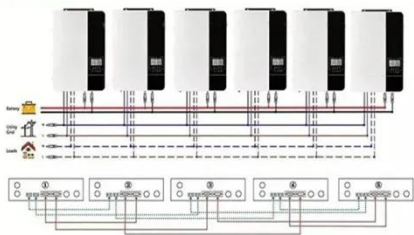

AC input wires

AC output wires

5G Base Station Market Size, Competitors, Trends & Forecast

About the Market The 5G base station market is a rapidly growing segment of the telecommunications industry, as 5G networks are being deployed around the world. 5G base stations are used to provide ...