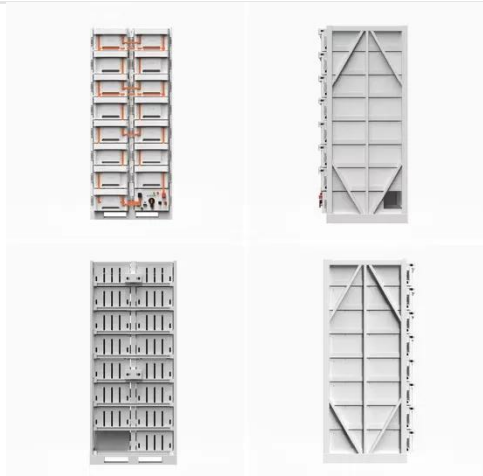

SWAZILAND ENERGY STORAGE CABINET COMPANY

An outdoor cabinet ESS is essentially a robust, weatherproof cabinet that houses the key components of an energy storage system, including batteries, inverters, and other essential electronics.

Swaziland 40-foot outdoor energy storage container integrated system

I'm interested in learning more about your Swaziland 40-foot outdoor energy storage container integrated system. Please send me more information and pricing details.

DEYE HV 60KWH BATTERY

CABINET , ICEENG CABINET

50kWh Lead-acid Battery Cabinet for Tunnels What is kac50dp-bc100de Battery Cabinet?The battery cabinet has 2*50KWH (51.2kwh) battery outdoor cabinet ESS solution (KAC50DP-BC100DE) is ...

Sunwoda 60kWh Oasis 60 Complete Cabinet - Bigfish Projects

The 60kWh Cabinet is a compact and high-performance energy storage solution tailored for a variety of commercial, industrial, and renewable energy applications.