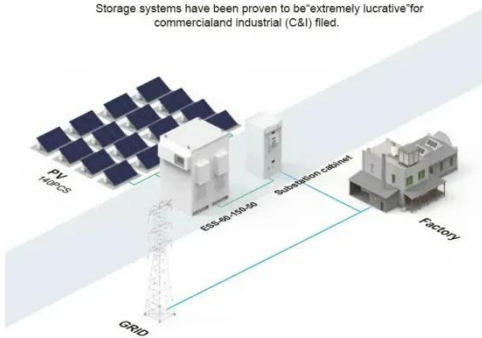

BASIC APPLICATION

Meta planning multi-billion-dollar AI data centre

National news reported that the scheme is called 'Project Sucre' and is planned for a 2,250-acre (911-hectare) site on agricultural property in Richland Parish, Louisiana, US. According to ...

sucre energy storage project

The proposed Seguro Energy Storage project is a battery energy storage system (BESS) with a capacity of up to 320 megawatts (MW) / 1,280 megawatt-