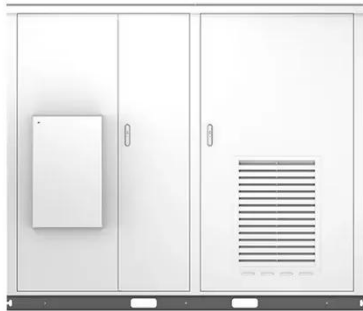

These Low Voltage Panels manufactured in polyester cabinets, are destined to feed and protect street lighting installations which are projected to light up private and public areas such as motorways, ...

600mm Wide 600mm Deep Racky Rax Wall Mounted ...

Our range of 600mm wall mounted data cabinets have been designed with ease

...