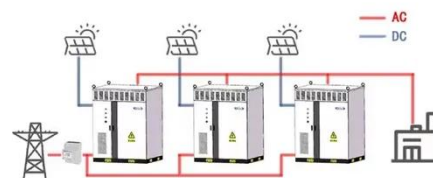

42U Standing Server Rack Cabinet - 800mm Deep ...

Store network and server hardware in the spacious Linkbasic 42U 800mm cabinet. Four fans and three shelves provide flexibility and airflow for larger insta.

WORKING PRINCIPLE