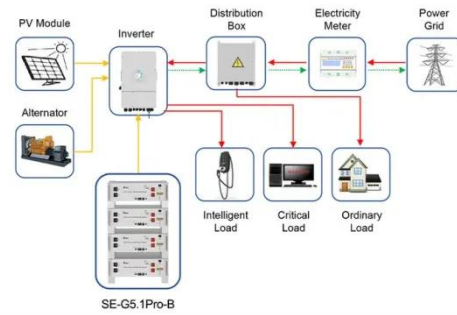

SCHNEIDER SOLAR PUMP

Support driving single-phase motor and three phase 220V motor. One pump inverter can be connected with multiple,

support vector control. Protection class IP65 and fanless system design, with ...

Solar Pump Control Box , 3HP 2200W , DC Solar Power or AC 230V ...

Description Solar Pump Control Box for Tuhorse 3HP / 2200W solar pumps that requires an external control box Auto control box specifications: Optimize pumping efficiency with MPPT according to ...

Solar Water Pump Controller 220V AC Three Phase input and

output ...

This inverter is designed to support high-power pumps for agricultural irrigation, livestock watering, and remote water supply applications. With advanced MPPT technology and hybrid input capability, the ...