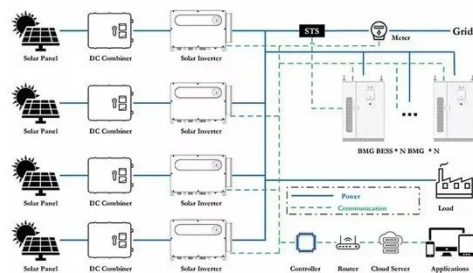

CE UN38.3 MSDS

2000 Watt Continuous/4000 Watt Peak Pure Sine ...

The JUPITER PURE(TM) 2000 Watt Pure Sine Wave Power Inverter delivers clean ...

2000w 12v Pure Sine Wave Inverter for Solar , Renogy US

Power your RV, marine, or solar setup with the Renogy 2000W 12V Pure Sine Wave Inverter. Enjoy dependable, efficient energy for all off-grid needs.

Amazon : 2000 Watt Pure Sine Wave Inverter

2000 Watt Pure Sine Wave Inverter 12V

DC to 110V/120V AC Converter for RV/Truck/Home/Off-Grid Solar Car Power Inverter for Vehicles with 3 AC, 2 USB & 1 Type-C Ports, Remote Controller Cable Included

Nature Power 2,000W Pure Sine Wave Inverter at Tractor Supply Co

The Nature Power 2,000W Pure Sine Wave Inverter converts 12V DC power into 120V AC power and provides power similar to the power supplied from your home electrical outlets. The pure sine power wave inverter, as ...