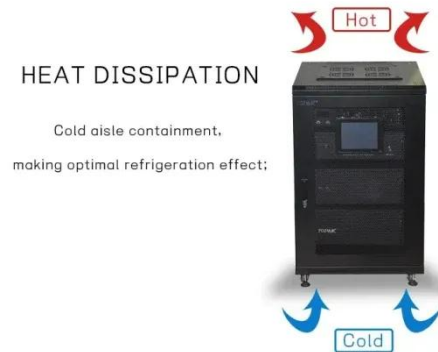

2000 Watt Continuous/4000 Watt Peak Pure Sine Wave Power Inverter

The JUPITER PURE(TM) 2000 Watt Pure Sine Wave Power Inverter delivers clean power free of interference, making it safe for your most sensitive electronics. High-efficiency output preserves battery life and runs cooler.