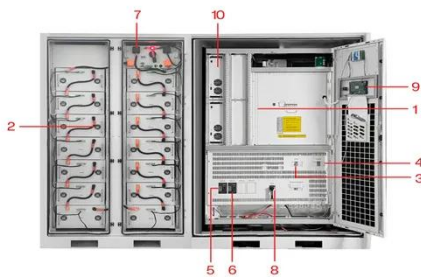

Tapo 4K Outdoor Solar-Powered Cameras C460 KIT x 2-Camera Smart Hub

The built-in rechargeable battery offers up to 180 days* of performance on a single charge, ensuring your outdoor camera remains operational with minimal maintenance.