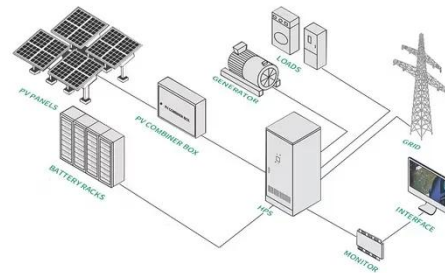

T50 3000W Portable Power Station LiFePO4 100V-230V 5376Wh ...

In the end, I am fully satisfied and recommend it. Everything works perfectly, matches the characteristics. The seller is sociable, always in touch with any questions. Did not have to pay ...