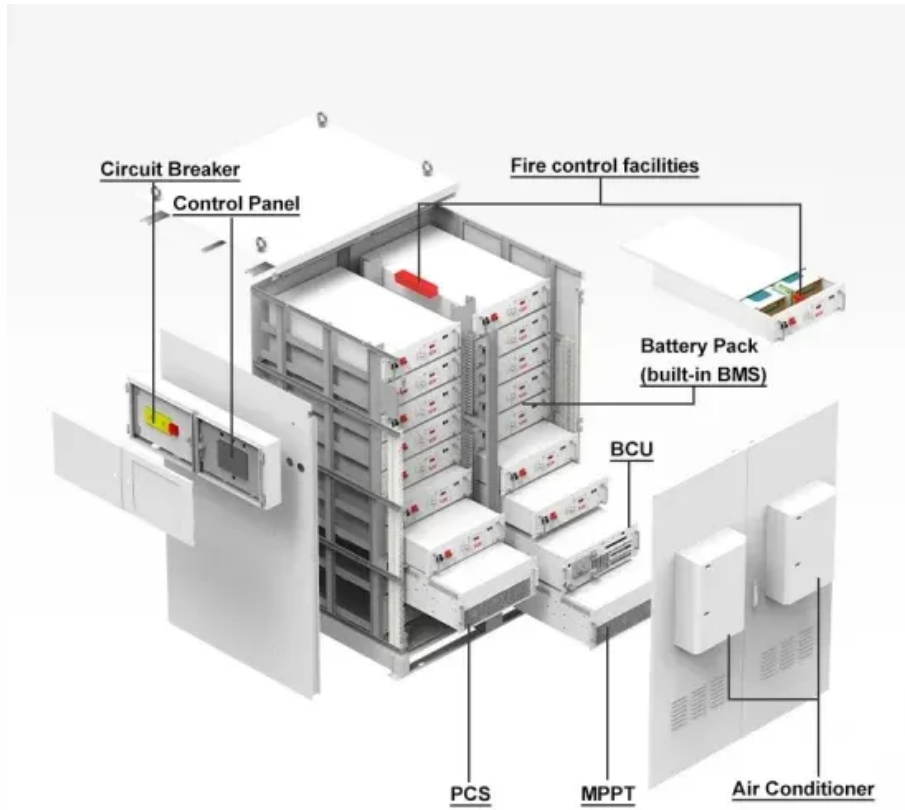

Nepal solar panel manufacturer