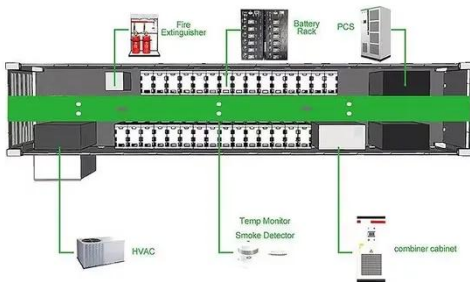

Lithium Ion Battery Charging Cabinets

Use the chart below to identify the energy of your batteries and how many can be in the Justrite lithium-ion battery charging cabinet at one time. Keep your batteries easily accessible while they charge in a ...