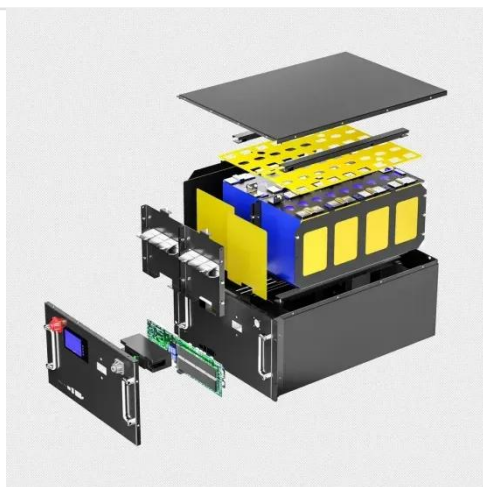

Radio Base Stations

Power up your communication with Midland Radio's GMR5 portable mobile base stations. These are ideal for communicating with or without radios of any model.

Retevis GMR5 Mobile Base Station, Compact Full Duplex Portable Radio

Retevis RT97 GMR5 Mobile Base Station, Mini Compact Full Duplex Portable Radio Relay Base Station is designed to enhance communication capabilities by expanding the transmission range of GMR5 walkie ...

Contact Us

For catalog requests, pricing, or partnerships, please visit:
<https://kidsandparents.pl>