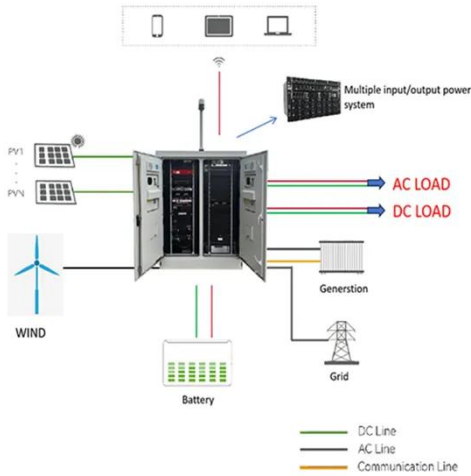

## Mbabane solar container communication station Battery solar conta

---

### TENDER FOR ENERGY STORAGE BATTERIES FOR COMMUNICATION

What does the battery energy storage system of the Montenegro communication base station look like The containerized energy storage system is composed of an energy storage converter, lithium iron ...

### Mbabane 5g communication solar base station energy storage

The 5G base station solar PV energy storage integration solution combines solar PV power generation with energy storage system to provide green, efficient and stable power supply for 5G base station.

## SOLAR ENERGY SYSTEM FOR COMMUNICATION BASE STATION ENERGY

What does the battery energy storage system of the Montenegro communication base station look like  
 The containerized energy storage system is composed of an energy storage converter, lithium iron ...