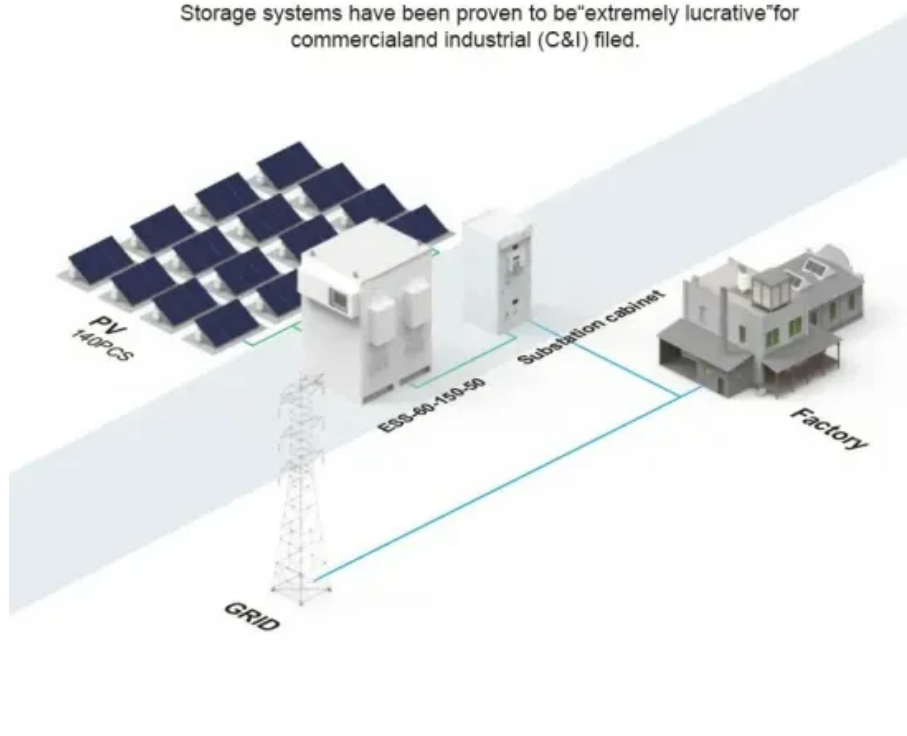

Hotel uses Huazhong Communication power cabinet 200kW

BASIC APPLICATION

Storage systems have been proven to be "extremely lucrative" for commercial and industrial (C&I) filed.

Hotel uses Huazhong Communication power cabinet 200kW

200 Kwh Large Scale Hotel Power Backup Energy Storage Units

200 Kwh Large Scale Hotel Power Backup Energy Storage Units, Find Details and Price about Energy Storage Cabinet Energy Storage System from 200 Kwh Large Scale Hotel Power Backup Energy ...