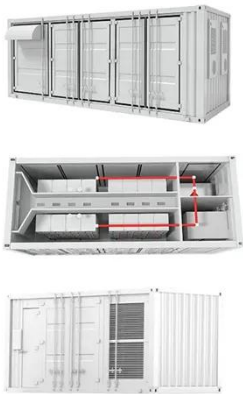

Georgian ID. If you have forgotten your password, please use the Georgian Password Management Service to reset your password.