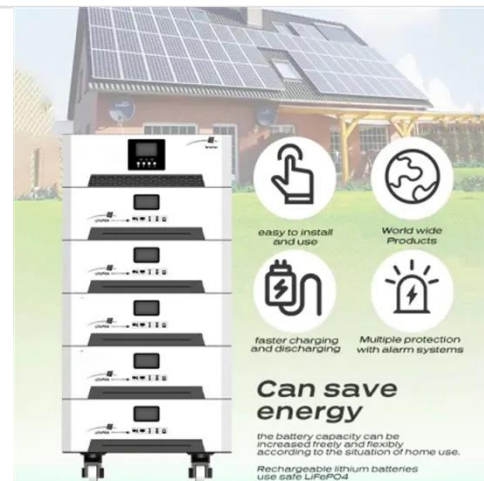

## Do all EK solar inverters have WiFi

---

### Wi-fi Solar Inverters: How do they work? How to connect them?

Diminish all your hassles with solar systems. The latest solutions with Wi-Fi solar inverters help track your energy bills and optimize your energy demands.

### What is a solar Wi-Fi inverter?

A solar Wi-Fi inverter converts solar energy into usable power while allowing remote monitoring and control via a Wi-Fi connection for enhanced efficiency.