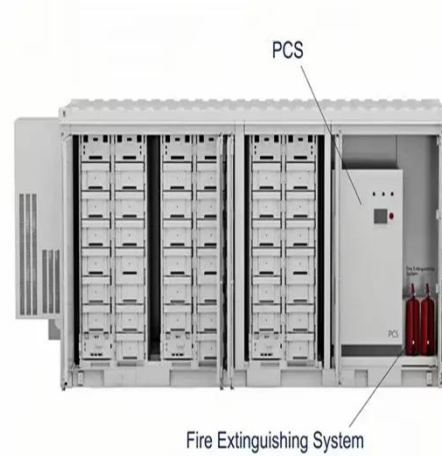

In this application scenario of base station battery expansion, lead-acid batteries are gradually replaced by lithium iron phosphate batteries in terms of use cost and performance. This shift has led to the ...

Contact Us

For catalog requests, pricing, or partnerships, please visit:
<https://kidsandparents.pl>