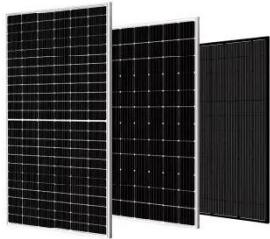

rack designed for maximum performance of your equipment, with multiple uses beyond IT.