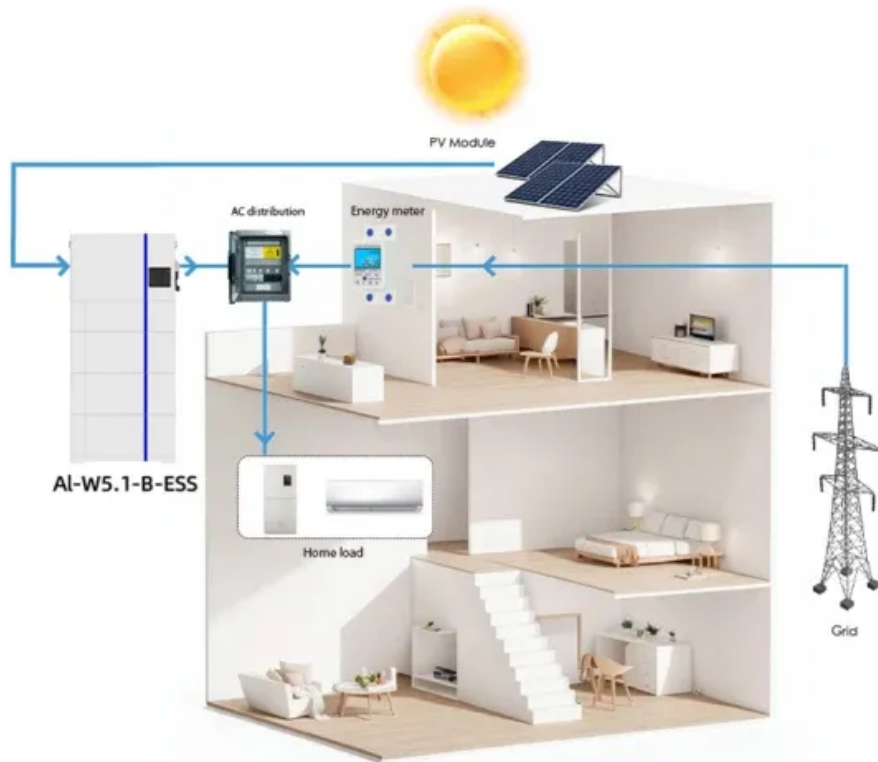

AC distribution box base station

SMART GRID & HOME

AC distribution box base station

Telecom Base Station Power System Solution

In order to ensure the continuity and efficiency of communication services, the power system of telecommunications base stations needs to have high reliability, stability and high efficiency to meet various ...

What is the use of AC distribution box?

Its main function is to realize the access of AC mains power, complete manual (or automatic) conversion, and provide power for the power supply equipment, air conditioning equipment, lighting equipment, etc. in the ...

AC Power Distribution Cabinet

Riteoptic AC power distribution cabinet is mainly suitable for AC power distribution in mobile base stations, microwave stations, and other communication equipment rooms.

What is the AC distribution box?

AC distribution boxes are widely used in mobile, microwave, tower base stations and their communication rooms for AC power distribution. Its main function is to connect to the AC grid power supply and provide ...