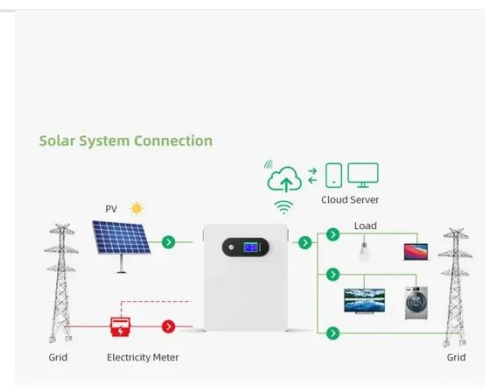

AC Power Distribution Cabinet

Riteoptic AC power distribution cabinet is mainly suitable for AC power distribution in mobile base stations, microwave stations, and other communication equipment rooms.

What is the AC distribution box?

AC distribution boxes are widely used in mobile, microwave, tower base stations and their communication rooms for AC power distribution. Its main function is to connect to the AC grid power supply and provide ...

18650 3.7V
Li-ion
RECHARGEABLE BATTERY
2000mAh

Complete Guide to 5G Base Station Construction , Key Steps, Equipment

This system comprises various components such as AC distribution boxes, generator switch boxes, switch-mode power supplies, and battery banks, each playing a vital role in maintaining seamless ...

AC Distribution Box Manufacturer

Our AC distribution boxes are equipped with the true AC breaker and AC SPD from 220V-400V. Within a durable PC enclosure, we pre-assemble reliable AC components to reduce working time and error susceptibility, ...