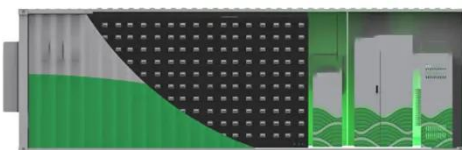

Red Dot Design Award: LED Energy Storage Roadway Lighting

The LED Energy Storage Roadway Lighting uses decentralised energy storage and digital control for low-emission urban lighting. Energy consumption is optimised by an integrated energy storage ...