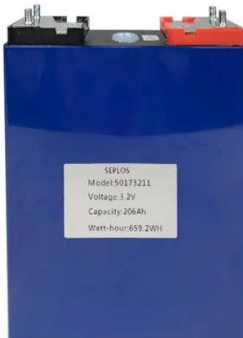

Smart lighting control Kyiv , SEAK

ITW had tailor-made special street luminaire, with integrated driver and SEAK powerline controls directly on the board with efficient LED chips. This solution provides the most cost-efficient solution for Kyiv ...