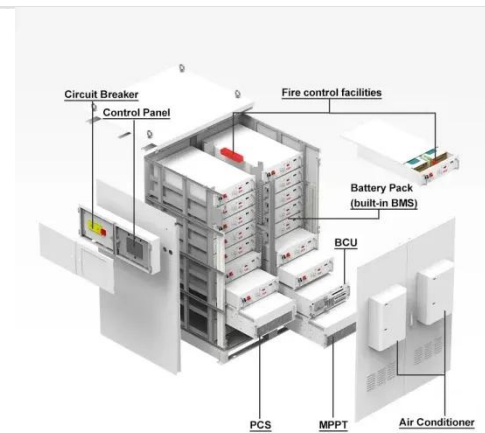

5mwh outdoor telecom cabinet product specifications

5G Outdoor Enclosures , 5G Outdoor Cabinets , AZE

5G Outdoor integrated cabinet is well suited for power equipment, batteries, telecom gear, all integrated into a robust, economical package. The cabinet contains internal mounting rails, which allow ...

IP65 Mini Outdoor 5G Telecom Shelter with Dual Air Conditioners

This IP65-rated mini telecom shelter is specifically designed for 5G base stations and outdoor communication nodes. Featuring dual air conditioning units, it ensures efficient thermal management ...

CE UN38.3 MSDS

NEMA-Rated Outdoor Telecom Cabinets Enclosures , AZE

These weatherproof indoor/outdoor telecom cabinets are modeled after proven designs, and they are customizable to meet your needs. We can build to your specifications or take your requirements and ...

Compact Outdoor Cabinet for 5G & 4G Base Stations

With a weatherproof and corrosion-resistant structure, this cabinet ensures reliable protection for base station hardware such as RRUs, BBUs, and power modules. It features efficient thermal ...