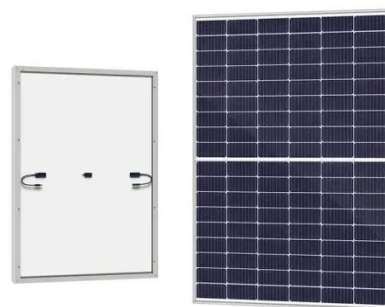

Base station energy storage battery development

A renewable-hybrid energy system (RHES) combines renewable energy sources (RESs), energy storage (ES) devices, such as batteries, and the electrical grid to supply the base stations